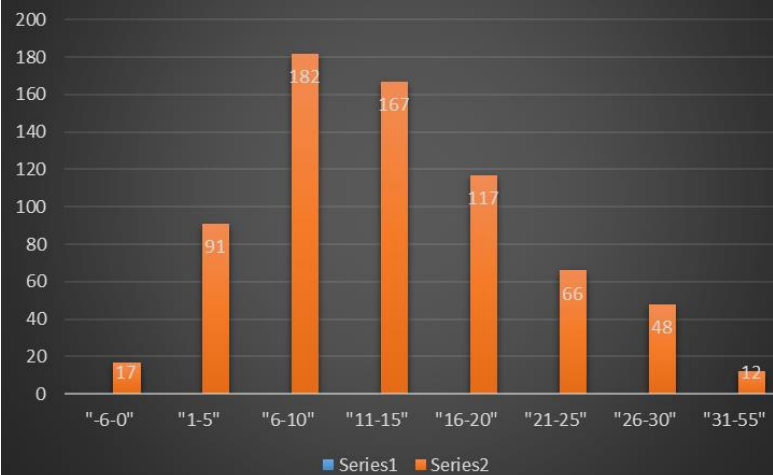

Actual vs Expected top 10 places, based on handicap of all entrants during summer

Actual vs Expected 1st places, based on handicap of all entrants during summer

Handicap range of all entrants summer 2022

Handicap range of nett top 10 finishers summer 2022

Handicap range of all 1st places Summer 2022

Actual vs Expected 1st places, based on handicap of all entrants during summer

Actual vs Expected top 10 places, based on handicap of all entrants during summer

Handicap range of all entrants summer 2022

Handicap range of nett top 10 finishers summer 2022

Handicap range of all 1st places Summer 2022