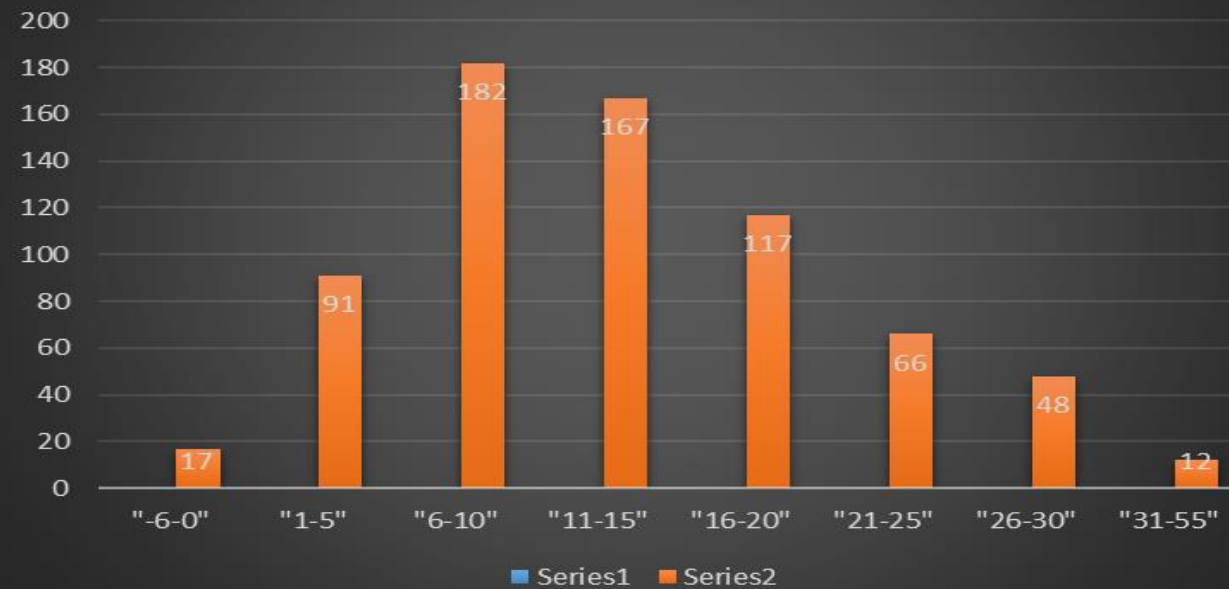

Actual vs Expected top 10 places, based on handicap of all entrants during summer

Actual vs Expected 1st places, based on handicap of all entrants during summer

Handicap range of all entrants summer 2022

Handicap range of nett top 10 finishers summer 2022

Handicap range of all 1st places Summer 2022

Actual vs Expected 1st places, based on handicap of all entrants during summer

Actual vs Expected top 10 places, based on handicap of all entrants during summer